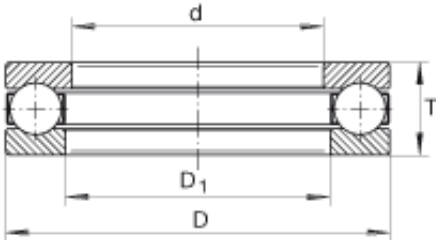

Complex bearing Manufacturer

Genuine Gates PowerGrip GT4 Synchronous Belt 560-8MGT-30, 22.05" Length, 8mm

GT4 Bearing 2D drawings and 3D CAD models

Bearing No. GT4

Size	17.463x34.138x14.3 mm
Bore Diameter	17,463 mm
Outer Diameter	34,138 mm
Width	14,3 mm
d	11/16 inch
d	17,463 mm
D	1,344 inch
D	34,138 mm
T	0,563 inch
T	14,3 mm
D ₁	0,719 inch
D ₁	18,263 mm
m	0,135 lbs / Weight
m	61 g / Weight
C _a	2260 lbf / Dynamic load rating (axial)
C _a	10100 N / Dynamic load rating (axial)
C _{0a}	3750 lbf / Static load rating (axial)
C _{0a}	16700 N / Static load rating (axial)