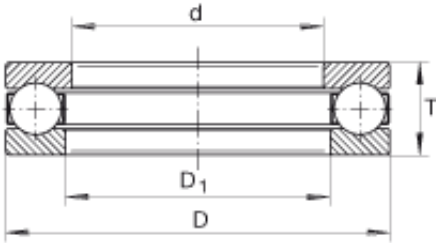

## Gates PowerGrip GT4 Belt 2450-14MGT-85

Bearing No. GT4

Size	17.463x34.138x14.3 mm
Bore Diameter	17,463 mm
Outer Diameter	34,138 mm
Width	14,3 mm
d	11/16 inch
d	17,463 mm
D	1,344 inch
D	34,138 mm
T	0,563 inch
T	14,3 mm
D <sub>1</sub>	0,719 inch
D <sub>1</sub>	18,263 mm
m	0,135 lbs / Weight
m	61 g / Weight
C <sub>a</sub>	2260 lbf / Dynamic load rating (axial)
C <sub>a</sub>	10100 N / Dynamic load rating (axial)
C <sub>0a</sub>	3750 lbf / Static load rating (axial)
C <sub>0a</sub>	16700 N / Static load rating (axial)

GT4 Bearing 2D drawings and 3D CAD models