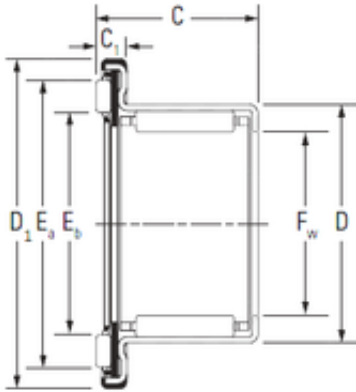

KOYO RAX 712 Complex Bearing

Bearing No. RAX 712

Size	12x18x14.2 mm
Bore Diameter	12 mm
Outer Diameter	18 mm
Width	14,2 mm
Fw	12 mm
D	18 mm
D1	27,5 mm
C	14,2 mm
C1	4,2 mm
Ea	22,6 mm
Eb	15 mm
Weight	0,017 Kg
Dynamic load rating radial (C)	6,3 kN
Dynamic load rating axial (C)	6,9 kN
Static load rating radial (C0)	7,2 kN
Static load rating axial (C0)	17,7 kN

RAX 712 Bearing 2D drawings and 3D CAD models