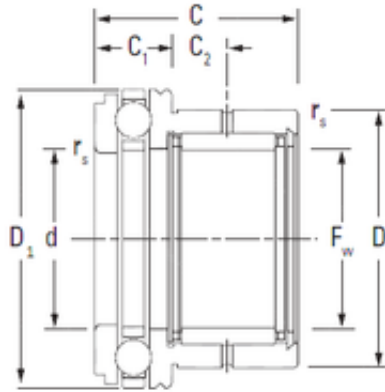

## Complex bearing Manufacturer

NAXK25 Bearing 2D drawings and 3D CAD models

### KOYO NAXK25 Complex Bearing

Bearing No. NAXK25

Bore Diameter	25 mm
Outer Diameter	37 mm
d	25 mm
Fw	25 mm
D	37 mm
D1	42 mm
r5 min.	0,6 mm
C	30 mm
C1	11 mm
C2	9,5 mm
Weight	0,134 Kg
Dynamic load rating radial (C)	18,8 kN
Dynamic load rating axial (C)	18,8 kN
Static load rating radial (C0)	29,8 kN
Static load rating axial (C0)	35,5 kN
Category	Roller Bearings
Inventory	0.0
Manufacturer Name	KOYO
Minimum Buy Quantity	N/A
Weight / Kilogram	0.143
EAN	0060579020496
Product Group	B04144
Bearing No.	NAXK25
dw	25
Da	42

## Complex bearing Manufacturer

Oil lub.	6300
RadialCr	18.8
RadialC0r	29.8
ThrustCa	18.8
RadialC0a	35.5
Matching inner ring No.	JR20x25x20
rs	0.6
Radial	4.60
Thrust	1.60
(Refer.)Mass(kg)	0.134