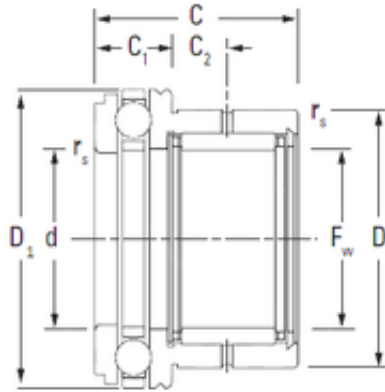

Complex bearing Manufacturer

NAXK12 Bearing 2D drawings and 3D CAD models

KOYO NAXK12 Complex Bearing

Bearing No. NAXK12

Bore Diameter	12 mm
Outer Diameter	21 mm
d	12 mm
Fw	12 mm
D	21 mm
D1	26 mm
r5 min.	0,3 mm
C	23 mm
C1	9 mm
C2	6,5 mm
Weight	0,046 Kg
Dynamic load rating radial (C)	7,5 kN
Dynamic load rating axial (C)	10,7 kN
Static load rating radial (C0)	8,5 kN
Static load rating axial (C0)	15,4 kN
Category	Bearings
Inventory	0.0
Manufacturer Name	KOYO
Minimum Buy Quantity	N/A
Weight / Kilogram	0.046
Product Group	B04144
Bearing No.	NAXK12
dw	12
Da	26
Oil lub.	9000